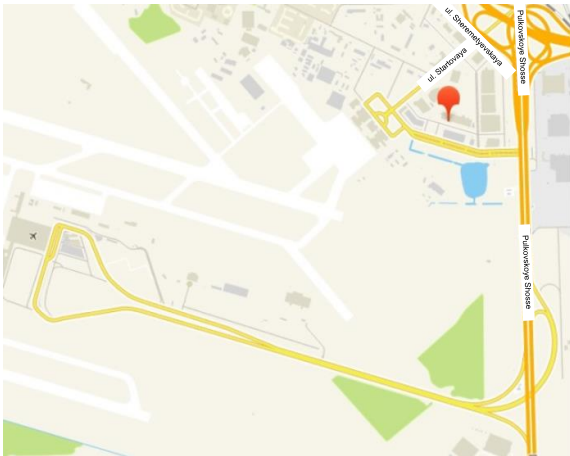

\* The schedule may change from time to time.  
Please call +7 (812) 240 42 00 for updates.

**Free shuttle bus to CROWNE PLAZA stops here**

**Аэропорт «Пулково» (новый терминал) / Pulkovo Airport (new terminal)**

**TO DRIVE FROM THE PULKOVO AIRPORT**

If you drive to the EGM venue from the Pulkovo Airport, you will need to take the Pulkovskoye Shosse towards Saint Petersburg and drive along it for 1.5 kilometers, then take the first turn and drive along the Pulkovskoye Shosse until you reach the Startovaya street (ul. Startovaya), where you will have to turn left into the Bykovskaya street (ul. Bykovskaya) when you are near the Avtodom store in front of the Pulkovo Sky business center.