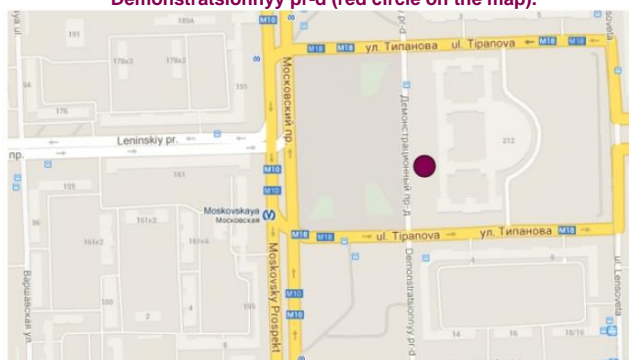

### PUBLIC MINIBUSES

You can use routes K-13, K-3 and K-213 that depart from the stop near the McDonald's restaurant. The stop closest to the EGM venue is Pulkovo Sky Business Center.