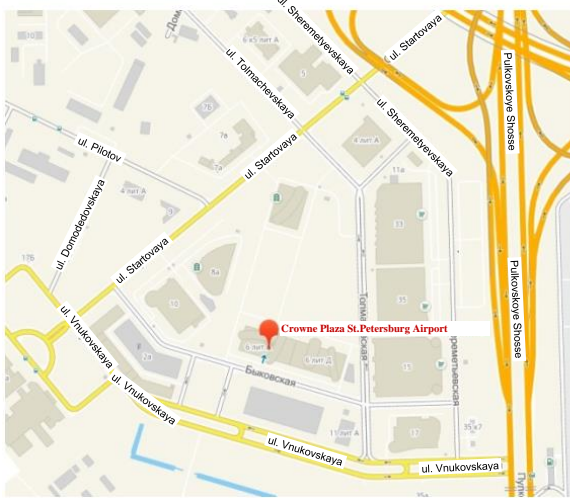

FREE SHUTTLE BUSES FROM THE PULKOVO AIRPORT

When you have arrived to the Pulkovo airport, the most convenient way to get to CROWNE PLAZA ST.PETERSBURG AIRPORT is to take a free shuttle bus (see the schedule below):

Расписание движения бесплатного автобуса / Shuttle Bus schedule*

Автобус / Bus
Маршрут «Отель – аэропорт» / "Hotel – airport" route

Отправление из отеля Departure from the hotel	Новый терминал Пулково Pulkovo new terminal	Прибытие в отель Arrival to the hotel
6:00	6:15	6:30
6:30	6:45	7:00
7:00	7:15	7:30
7:30	7:45	8:00
8:30	9:00	9:30
9:30	10:00	10:30
10:30	11:00	11:30
11:30	12:00	12:30
13:00	13:15	13:30
13:30	13:45	14:00
14:00	14:15	14:30
14:30	14:45	15:00
15:00	15:15	15:30
15:30	15:45	16:00
16:00	16:15	16:30
16:30	16:45	17:00
17:00	17:30	18:00
18:00	18:30	19:00
19:30	20:00	20:30
20:30	21:00	21:20
21:20	21:35	21:50
21:50	22:05	22:20
22:20	22:35	22:50
22:50	23:05	23:20
23:20	23:35	23:50

* The schedule may change from time to time.
Please call +7 (812) 240 42 00 for updates.