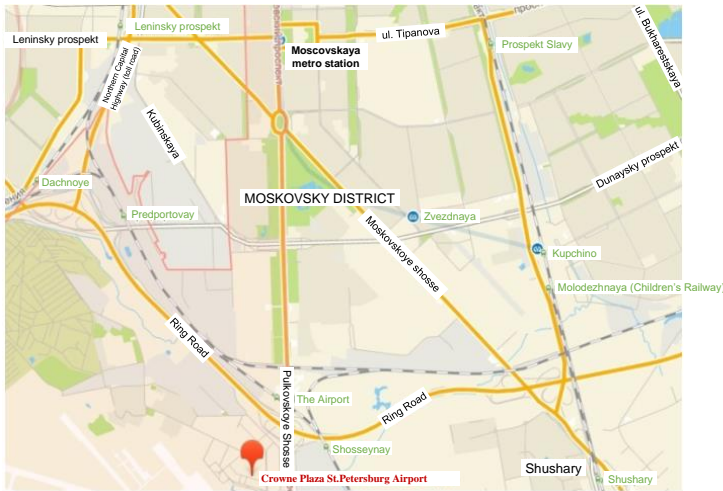

FREE SHUTTLE BUSES FROM THE PULKOVO AIRPORT

When you have arrived to the Pulkovo airport, the most convenient way to get to CROWNE PLAZA ST.PETERSBURG AIRPORT is to take a free shuttle bus (see the schedule below):

Расписание движения бесплатного автобуса / Shuttle Bus schedule*

Автобус / Bus
Маршрут «Отель – аэропорт» / "Hotel – airport" route

Отправление из отеля Departure from the hotel	Новый терминал Пулково Pulkovo new terminal	Прибытие в отель Arrival to the hotel
6:00	6:15	6:30
6:30	6:45	7:00
7:00	7:15	7:30
7:30	7:45	8:00
8:30	9:00	9:30
9:30	10:00	10:30
10:30	11:00	11:30
11:30	12:00	12:30
13:00	13:15	13:30
13:30	13:45	14:00
14:00	14:15	14:30
14:30	14:45	15:00
15:00	15:15	15:30
15:30	15:45	16:00
16:00	16:15	16:30
16:30	16:45	17:00
17:00	17:30	18:00
18:00	18:30	19:00
19:30	20:00	20:30
20:30	21:00	21:20
21:20	21:35	21:50
21:50	22:05	22:20
22:20	22:35	22:50
22:50	23:05	23:20
23:20	23:35	23:50

* The schedule may change from time to time.
Please call +7 (812) 240 42 00 for updates.